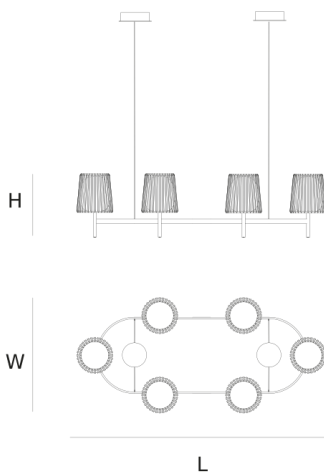

Product data sheet

Date: June 15th 2021

ABOUT JULIA OVAL

CHANDELIER by Daniel Becker

A reinterpretation of the classic textile plissé shade. Julia series includes suspensions, chandeliers, wall, floor and table lamps. Each one consists of two shades: the outer is handmade of brass, while the inner is made of translucent glass. Both shades are connected to a classic table lamp in a way that signifies the present archetypal gesture.

DIMENSIONS

L 130 cm 51.2 inch
H 35 cm 13.8 inch
W 60 cm 23.6 inch

LIGHTSOURCE

6 x E14 led, 4W, 1560LM,
2000-2900K

FINISH

Chrome plated
Brass

TYPE.NR

CANOPY

Ø 17 cm 6.7 inch
H 5 cm 2 inch

INCLUDED

Yes

45 120x60x75cm

CABLELENGTH

Up to 200 cm 78 inch

TYPE	chandelier
STANDARD	The fixture is supplied with dim to warm led lamps. Black canopy with cover plate in matching colour of the fixture.
OPTIONAL	
TRANSFORMER/DRIVER	n/a
DIMMING	led dimmer